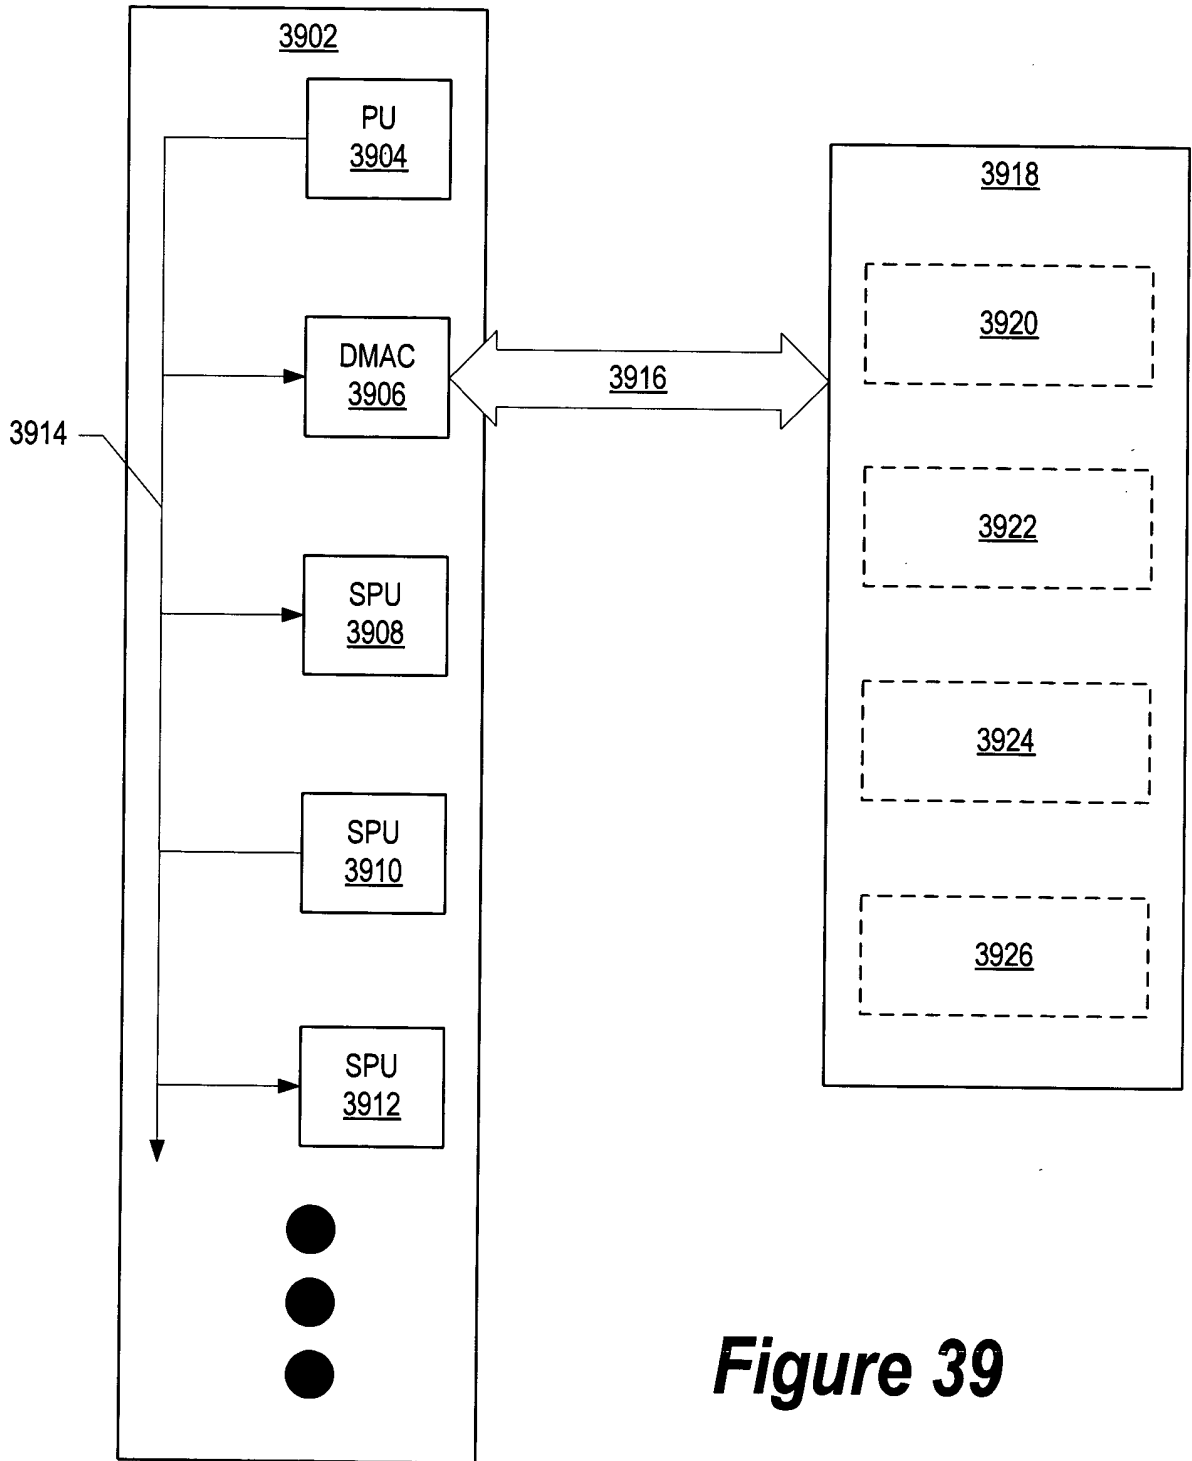

Figure 29

Figure 30

Figure 31

Figure 32

Figure 33

Figure 34

Memory Access Control Table

The diagram shows a table with 64 rows, indexed from 0 to 63. Each row contains four columns: 'Base', 'Size', 'Access Key', and 'Access Key Mask'. Callout 3504 points to the 'ID' column header. Callout 3506 points to the 'Base' column header. Callout 3508 points to the 'Size' column header. Callout 3510 points to the 'Access Key' column header. Callout 3512 points to the 'Access Key Mask' column header. Callout 3502 is an arrow pointing to the table structure.

Figure 35

Figure 36

Figure 37

38 / 60

Figure 38

Figure 39

40 / 60

Figure 40A